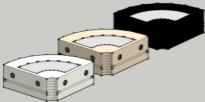

MOD-corner

scan the QR code on
your phone
-> "view in your space"

sound absorber

scan the QR code on
your phone

→ "view in your space"

small U-shape

scan the QR code on
your phone
-> "view in your space"

big
U-shape